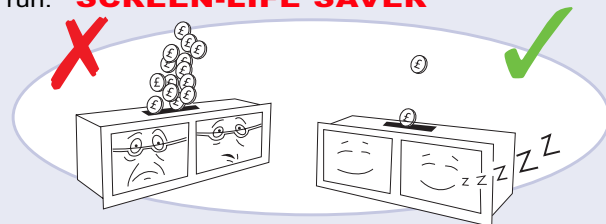

1 HIGH DEFINITION COMPATIBILITY

All PAL / NTSC Teletest LCD racks are compatible with the High Definition CVBS outputs on HDSDI cameras and recorders.

HD-SDI

2 RELIABLE

Teletest LCD racks are soak tested for 48hrs before packing; they're guaranteed to work on arrival.

3 AUTO-COOL FANS

Teletest LCD racks have a "whisper-quiet" automatic fan that comes on at a temperature you specify.

4 LOWER RUNNING COSTS

Teletest LCD racks go into standby after a time you specify when there are no video signals present; the screen's life will be saved & they'll cost a lot less to run. **"SCREEN-LIFE SAVER"**

5 "EASY-TILT" SCREENS

Teletest LCD screens rotate inside the LCD rack's body; the angle of view can be adjusted with ease.

6 ROTATION LOCK

Teletest LCD racks have a simple locking mechanism that will keep the screens at the angle of view you want.