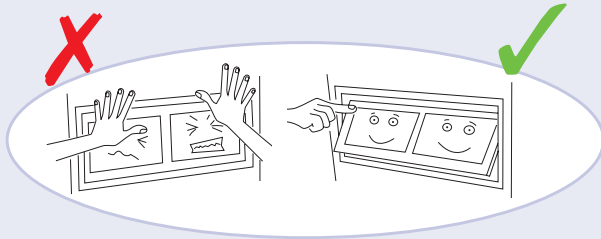

3 AUTO-COOL FANS

Teletest LCD racks have a "whisper-quiet" automatic fan that comes on at a temperature you specify.

4 LOWER RUNNING COSTS

Teletest LCD racks go into standby after a time you specify when there are no video signals present; the screen's life will be saved & they'll cost a lot less to run. **"SCREEN-LIFE SAVER"**

5 "EASY-TILT" SCREENS

Teletest LCD screens rotate inside the LCD rack's body; the angle of view can be adjusted with ease.

6 ROTATION LOCK

Teletest LCD racks have a simple locking mechanism that will keep the screens at the angle of view you want.