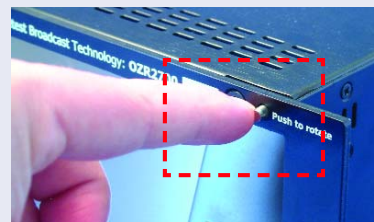

1 HIGH DEFINITION COMPATIBILITY

All PAL / NTSC Teletest LCD racks are compatible with the High Definition CVBS outputs on HDSDI cameras and recorders.

HD-SDI

2 RELIABLE

Teletest LCD racks are soak tested for 48hrs before packing; they're guaranteed to work on arrival.

3 AUTO-COOL FANS

Teletest LCD racks have a "whisper-quiet" automatic fan that comes on at a temperature you specify.

4 LOWER RUNNING COSTS

Teletest LCD racks go into standby after a time you specify when there are no video signals present; the screen's life will be saved & they'll cost a lot less to run. **"SCREEN-LIFE SAVER"**

5 "EASY-TILT" SCREENS

Teletest LCD screens rotate inside the LCD rack's body; the angle of view can be adjusted with ease.

6 ROTATION LOCK

Teletest LCD racks have a simple locking mechanism that will keep the screens at the angle of view you want.